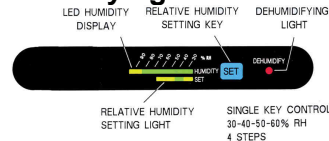

## Economy Series Electronic Auto-Drying Box

Model	Practical Standard Series (Digital humidity indicator, 20%~60% RH setting)				Economy Series (Bar type humidity indicator, 30/40/50/60% RH setting)	
	DRY-60	DRY-70	DRY-100	DRY-205	KD-70	KD-112
External Dim. (WxDxHmm)	400x410x560	400x410x660	440x410x890	400x530x1280	400x410x560	400x410x890
Internal Dim. (WxDxHmm)	398x355x480	398x355x580	398x355x820	398x475x1210	398x355x480	398x355x820
Capacity	68L	82L	116L	228L	70L	116L
Door	SINGLE	SINGLE	DUAL	DUAL	SINGLE	SINGLE
Shelf	2 PCS	2 PCS	3 PCS	5 PCS	2 PCS	3 PCS
Power Cons. (Max/Average)	12W/4W	12W/5W	12W/6W	22W/10W	12W/4W	12W/5W
Weight	15kg	17kg	20kg	30kg	15kg	20kg

Remark: No temperature indicator for practical standard series and economy series.  
SuperDry low humidity type is available. (Humidity range: 10%~60% RH)