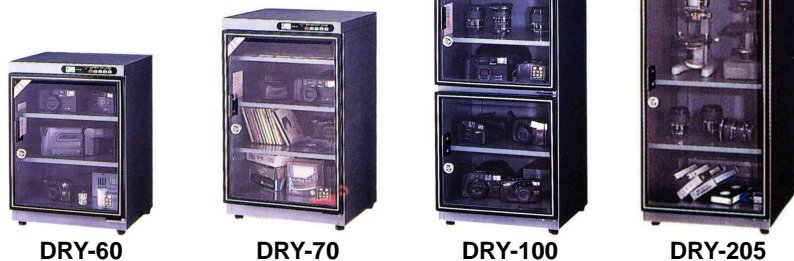

# WEIFO® "WEIFO" Electronic Auto-Drying Box Made in Taiwan

WEIFO dry box condenses moisture in the box and exhaust the moisture to outside with the T.E.COOLING system. Full auto humidity control provides the best storage stage. Perfectly solve the problems of damp, mould, rust, metamorphic and aging.

## Economy Series Electronic Auto-Drying Box

Model	Practical Standard Series (Digital humidity indicator, 20%~60% RH setting)				Economy Series (Bar type humidity indicator, 30/40/50/60% RH setting)	
	DRY-60	DRY-70	DRY-100	DRY-205	KD-70	KD-112
External Dim. (WxDxHmm)	400x410x560	400x410x660	440x410x890	400x530x1280	400x410x560	400x410x890
Internal Dim. (WxDxHmm)	398x355x480	398x355x580	398x355x820	398x475x1210	398x355x480	398x355x820
Capacity	68L	82L	116L	228L	70L	116L
Door	SINGLE	SINGLE	DUAL	DUAL	SINGLE	SINGLE
Shelf	2 PCS	2 PCS	3 PCS	5 PCS	2 PCS	3 PCS
Power Cons. (Max/Average)	12W/4W	12W/5W	12W/6W	22W/10W	12W/4W	12W/5W
Weight	15kg	17kg	20kg	30kg	15kg	20kg