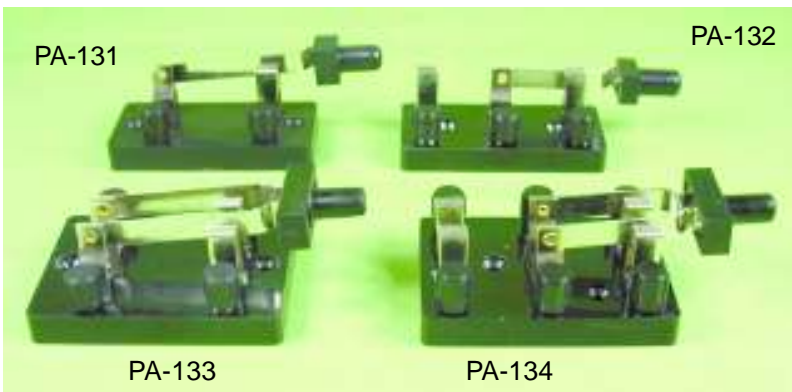

HC-1

**Hand Tally Counter, Model HC-1**, this easy-to-use hand counter has four wheels for counting to to 9,999. It is useful for counting anything from pendulum swings to bacteria cultures. Mounted in a chrome-plated metal case.

**Model**

- PA-131** Single Pole, Single Throw
- PA-132** Single Pole, Double Throw,
- PA-133** Double Pole, Single Throw
- PA-134** Double Pole, Double Throw

**Plastic Knife Switch**, these sturdy knife switched feature bras poles and knives, making the switches well-suited in general-purpose classroom and laboratory experiments, all come with binding posts for ease of wire connection.

**Model**

- PA-122-BC** readout. in  $^{\circ}\text{J}$ . Resolution: 0.1  $^{\circ}\text{J}$  (range : 32  $^{\circ}\text{J}$  to 42  $^{\circ}\text{J}$ )
- PA-122-BF** readout in  $^{\circ}\text{K}$  Resolution: 0.1  $^{\circ}\text{K}$ . (range : 95  $^{\circ}\text{K}$  to 102  $^{\circ}\text{K}$ )

**Glass Tubing Cutter, Model PA-145**, hardened steel wheel cuts glass tubes up to 38 mm dia. Two V guides align the tubing, wheel is spring loaded to stay open. Zinc alloy.

PA-145