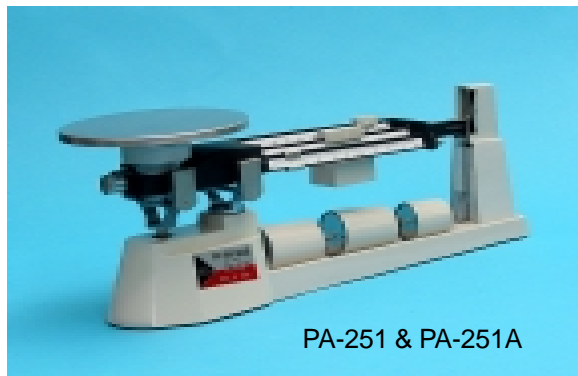

PA-250

Two pans student balance, **Model PA-250**, ideal for student use with weight set, capacity : 200gm., sensitivity : 20mg.,

PA-252

Balance, single pan, Model PA-252, capacity 311g., sensitivity 0.01g., with four beams, each provided with a non-removable slider and graduated 0 to 200g x 100g, 0 to 100g x 10g, 0 to 10g x 1g and 0 to 1 g x 10mg respectively. Additional masses are not required. With zero adjustment and stainless steel pan 90mm diameter with two pouring spouts and handle. Height of stirrup 175mm. Magnetically damped beam movement ensures rapid weighing. A platform housed in the base can be used for density determinations.

PA-322 and PA-323

“BONSO” Electronic Balance, a range of low cost high quality top pan balances. They have a large easy to read LCD display and big stainless steel weighing pan. Operation is by two buttons.

PA-251 & PA-251A

Three beams balance, single pan, flat stainless steel plate pan 150mm diameter, capacity 2610g., sensitivity 0.1g., with three beams graduated 0 to 500g x 100g., 0 to 100g x 10g and 0 to 10g x 0.1g. Masses are unnecessary for weighing up to 610 g. Complete with additional supplementary masses (set of 3 pcs - 2 x 1000g and 1 x 500g) to hang on the end of the beam increasing the capacity up to 2610g. Zero adjustment, magnetically damped beam movement ensures rapid weighing. (balance and weight sets can be sold separately).

Model	PA-322	PA-323
Capacity	2000g	5000g
Graduation	1g	1g
Weight modes	g/lb-oz	gram only
Power supply (optional)	1 x 9 volt alkaline battery or UL/CSA approved AC adaptor (both are not included)	

Display size	11 mm x 4 digits
Pan size :	150 x 170 mm
Dimensions :	230 x 165 x 80 mm
features	Auto power off, tare function, includes stainless steel tray top