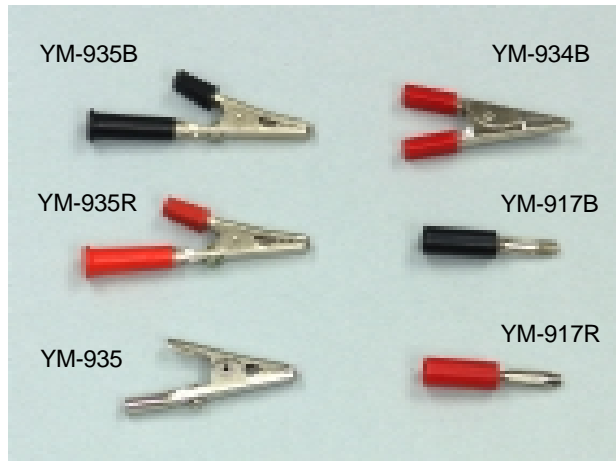

## ALLIGATOR CLIPS AND BANANA PLUGS, ETC.

### Model

- YM-934R** Alligator clip with molded handle, red , total length 50 mm. (approx.)
- YM-934B** - ditto - but in black colour, total length 50 mm. (approx.)
- YM-935** Alligator clip with screw, plain. in colour, total length 50 mm. (approx.).
- YM-935R** - ditto - but in red colour, total length 75 mm. (approx.)
- YM-935B** - ditto - but in back colour, total length 75 mm. (approx.).
- YM-936R** Alligator clip with Vinyl Boot. in red colour, total length 60 mm (approx.).
- YM-936B** - ditto - but in black colour, total length 60 mm approx.)
- YM-917R** Banana Plug. in red colour, total length 45 mm (approx.)
- YM-917B** - ditto - but in black colour, total length 45 mm (approx.).
- YM-917** - ditto - but plain in colour, total length 45 mm. (approx.).

### Alligator Clip/Banana Plug Cords

Cords, 60 cm long, with an alligator at one end and banana plug at the other. Pack of 10 pcs.

YM-937R

**Model YM-937B**  
in black colour

**Model YM-937R**  
in red colour

### Wire Leads with Alligator Clips

Extra flexible, plastic covered wire with alligator clips at both ends. The leads are 60 cm long. Pack of 10 pcs.

YM-938R

**Model YM-938B**  
in black colour

**Model YM-938R**  
in red colour